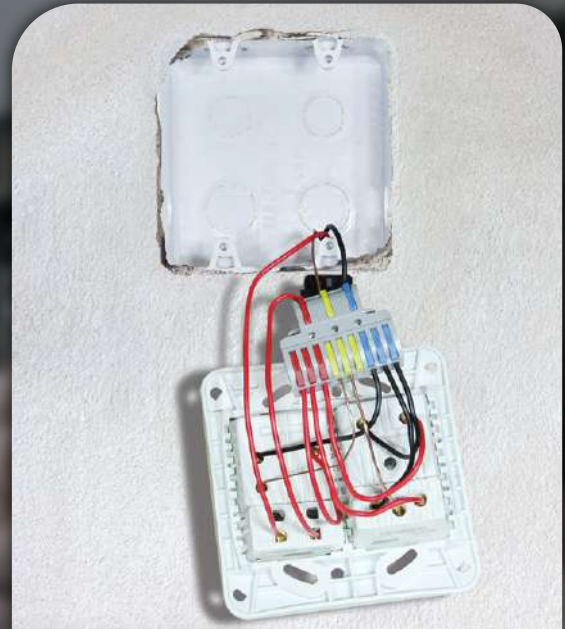

Features

Wire Diameter

Range

Splitter Connector Blocks in Bottles

PART NUMBER	DESCRIPTION	QUANTITY
LT-422B	4 Pole Terminal Block	30 pcs
LT-623B	6 Pole Terminal Block	20 pcs
LT-633B	6 Pole Terminal Block	15 pcs
LT-933B	9 Pole Terminal Block	10 pcs

Connector Blocks | Splitter Range

CONTACT

South Africa

www.major-tech.com sales@major-tech.com

Australia

www.major-tech.com.au info@major-tech.com.au

SIMPLIFY CONNECTING YOUR MODULAR SWITCHES & SOCKETS

SPLITTER CONNECTOR BLOCKS

Points for Voltage Testing

LT Series

Connector Blocks | Splitter Range

CONTACT
South Africa

www.major-tech.com sales@major-tech.com

Australia

www.major-tech.com.au info@major-tech.com.au