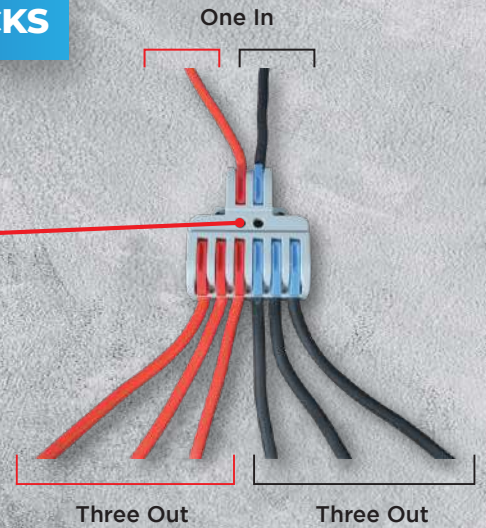

Features

Wire Diameter

Range

Splitter Connector Blocks in Bottles

PART NUMBER	DESCRIPTION	QUANTITY
LT-422B	4 Pole Terminal Block	30 pcs
LT-623B	6 Pole Terminal Block	20 pcs
LT-633B	6 Pole Terminal Block	15 pcs
LT-933B	9 Pole Terminal Block	10 pcs

Splitter Connector Blocks in Bags

PART NUMBER	DESCRIPTION	QUANTITY
LT-422P6	4 Pole Terminal Block	6 pcs
LT-623P2	6 Pole Terminal Block	6 pcs
LT-633P2	6 Pole Terminal Block	6 pcs
LT-933P2	9 Pole Terminal Block	6 pcs

Connector Blocks | Splitter Range

CONTACT

South Africa

www.major-tech.com sales@major-tech.com

Australia

www.major-tech.com.au info@major-tech.com.au

SIMPLIFY CONNECTING YOUR MODULAR SWITCHES & SOCKETS

SPLITTER CONNECTOR BLOCKS

Points for Voltage Testing

LT Series

Connector Blocks | Splitter Range

CONTACT
South Africa

www.major-tech.com sales@major-tech.com

Australia

www.major-tech.com.au info@major-tech.com.au