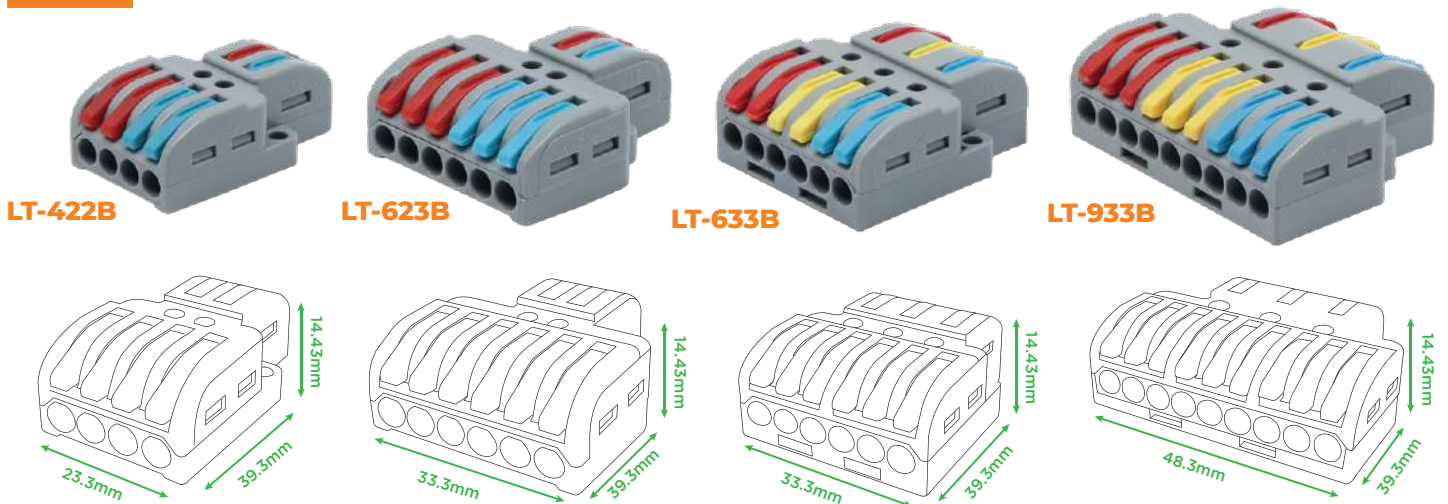

Features

Wire Diameter

Range

Splitter Connector Blocks in Bottles

PART NUMBER	DESCRIPTION	QUANTITY
LT-422B	4 Pole Terminal Block	30 pcs
LT-623B	6 Pole Terminal Block	20 pcs
LT-633B	6 Pole Terminal Block	15 pcs
LT-933B	9 Pole Terminal Block	10 pcs

Splitter Connector Blocks in Bags

PART NUMBER	DESCRIPTION	QUANTITY
LT-422P6	4 Pole Terminal Block	6 pcs
LT-623P2	6 Pole Terminal Block	6 pcs
LT-633P2	6 Pole Terminal Block	6 pcs
LT-933P2	9 Pole Terminal Block	6 pcs

Connector Blocks | Splitter Range

CONTACT

South Africa

www.major-tech.com sales@major-tech.com

Australia

www.major-tech.com.au info@major-tech.com.au

SIMPLIFY CONNECTING YOUR MODULAR SWITCHES & SOCKETS

SPLITTER CONNECTOR BLOCKS

Points for Voltage Testing

LT Series

Connector Blocks | Splitter Range

CONTACT
South Africa

www.major-tech.com sales@major-tech.com

Australia

www.major-tech.com.au info@major-tech.com.au